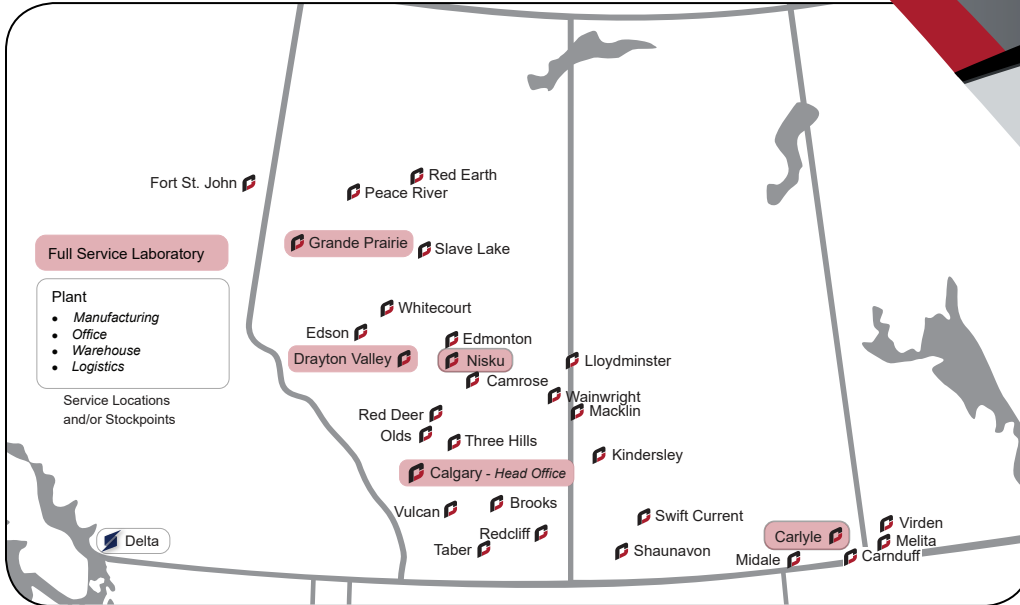

Locations

Calgary - Head Office
1400, 332 - 6th Avenue SW
Calgary, AB T2P 0B2
Phone: 403.269.2800

Carlyle - Production Facility
Highway 9 South, Box 1089
Carlyle, SK S0C 0R0
Phone: 306.453.4414

Nisku - Blend Plant (scavenger)
1302 - 5th Street NW
Nisku, AB T9E 7R6
Phone: 780.955.3596

Nisku - Blend Plant
1404 - 8th Street
Nisku, AB T9E 7M1
Phone: 780.955.3050

Brooks
403.502.6473

Fort St. John
250.224.2760

Olds
403.988.1894

Swift Current
306.773.1322

Camrose
780.712.1345

Grande Prairie
587.495.7211

Peace River
780.618.2122

Taber
403.308.0875

Carnduff
306.339.7134

Kindersley
306.463.1710

Redcliff
403.878.7364

Three Hills
403.443.0949

Drayton Valley
780.621.1827

Lloydminster
306.821.1252

Red Deer
403.314.1820

Virden
204.851.0448

Edmonton
780.446.3298

Macklin
306.915.7606

Red Earth
780.805.9187

Vulcan
403.485.0868

Edson
780.712.5889

Melita
204.264.1179

Shaunavon
306.618.9018

Wainwright
780.842.5424

Fort Saskatchewan
780.678.5695

Midale
306.458.1011

Slave Lake
780.805.4068

Whitecourt
780.514.4743